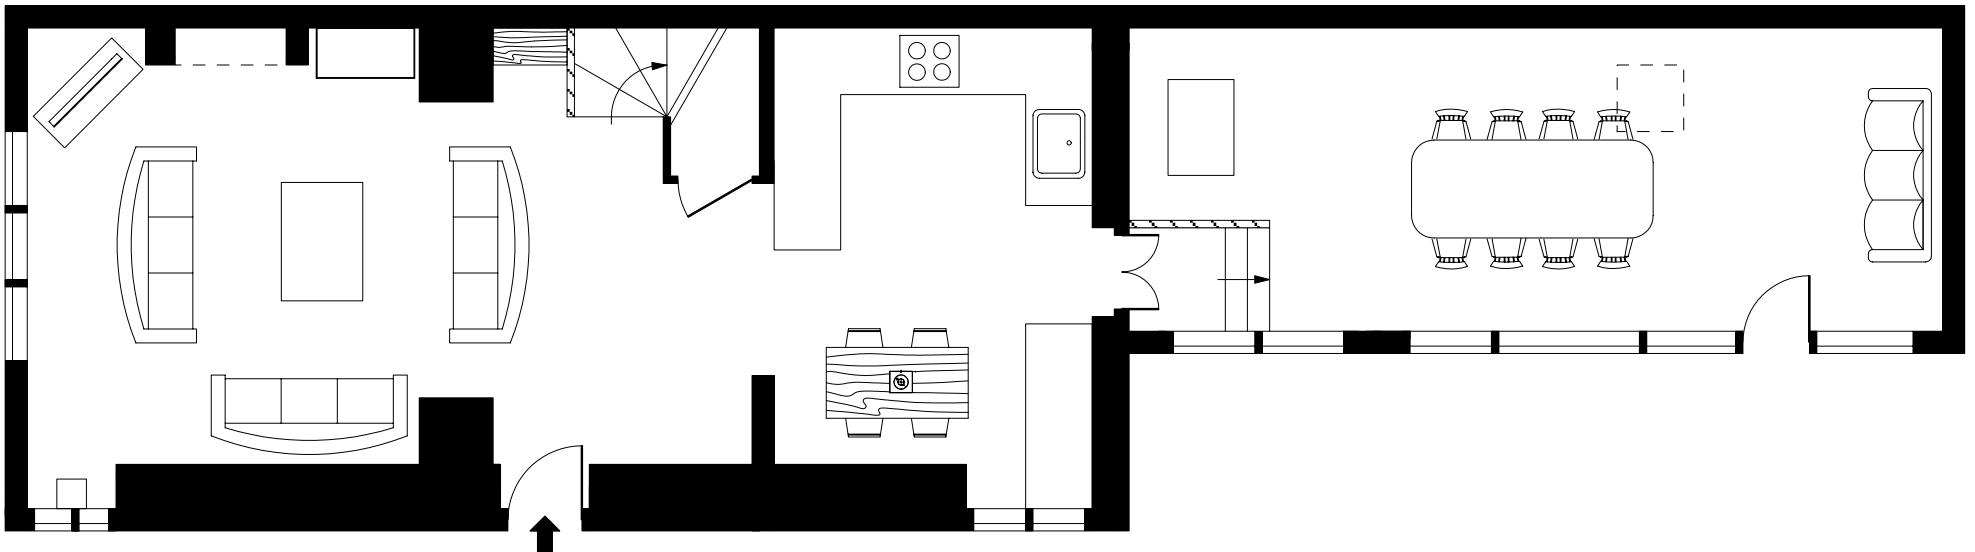

**Bequla Cottage**  
Approx. Gross Internal Area \*  
1408 Ft<sup>2</sup> - 130.80 M<sup>2</sup>

**First Floor**

**Ground Floor**

**Illustration For Identification Purposes Only. Not To Scale**

\* As Defined by RICS - Code of Measuring Practice