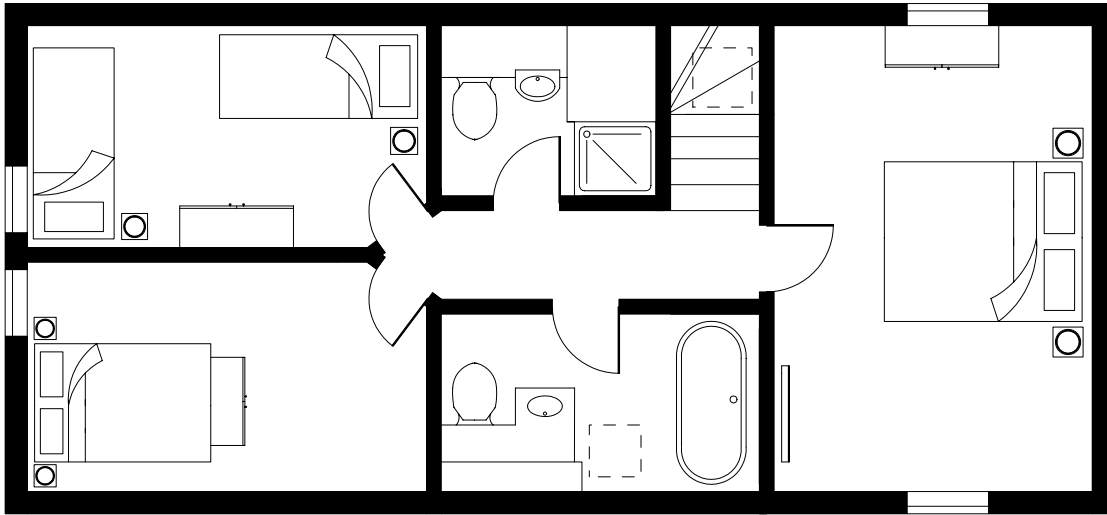

**Bequla Cottage**  
Approx. Gross Internal Area \*  
1408 Ft<sup>2</sup> - 130.80 M<sup>2</sup>

**First Floor**

**Ground Floor**

**Illustration For Identification Purposes Only. Not To Scale**

\* As Defined by RICS - Code of Measuring Practice