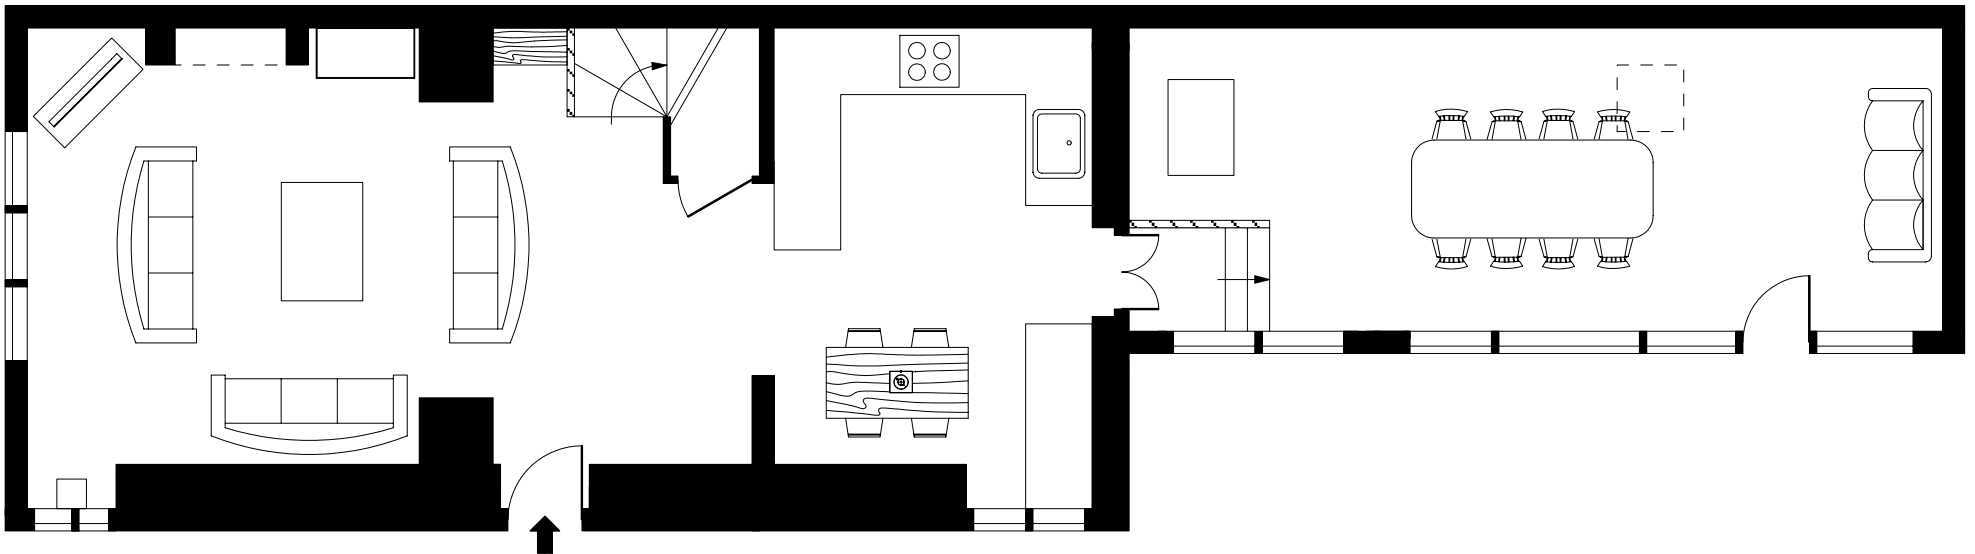

**Bequla Cottage**  
Approx. Gross Internal Area \*  
1408 Ft<sup>2</sup> - 130.80 M<sup>2</sup>

**First Floor**

**Ground Floor**

**Illustration For Identification Purposes Only. Not To Scale**

\* As Defined by RICS - Code of Measuring Practice